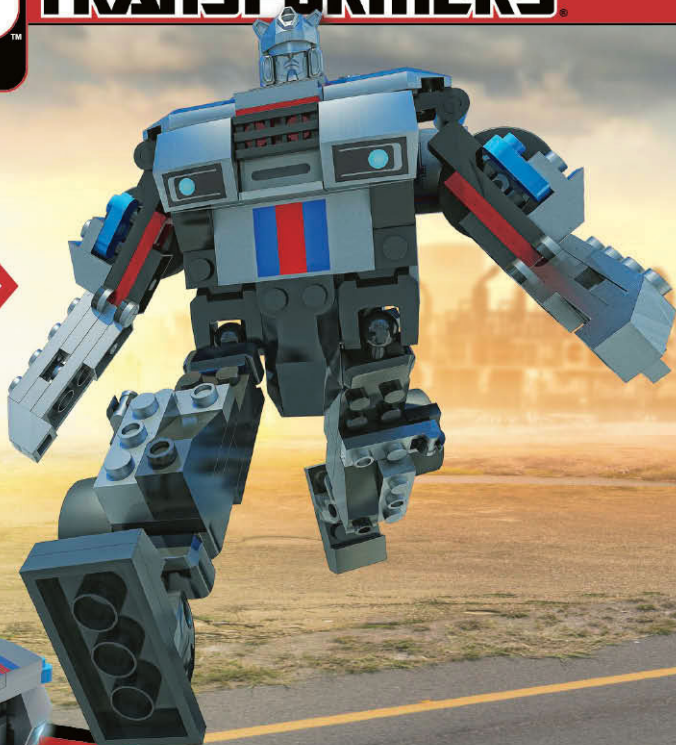

KRE-O

CREATE IT.

TRANSFORMERS

AGES 6 - 12

3 1 1 4 6

AUTOBOT JAZZ

122 PIECES

PRODUCT SHOWN IN FANTASY SITUATION
PRODUCT DOES NOT CONVERT