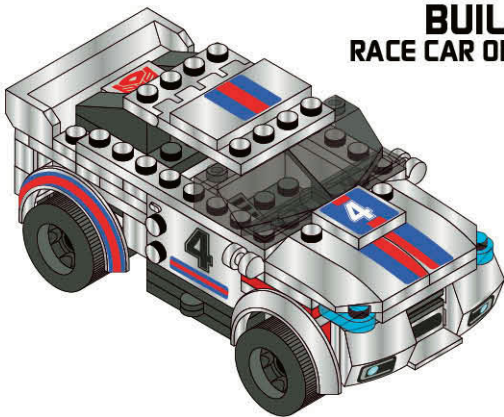

BUILD
RACE CAR OR ROBOT

VEHICLE MODE - PAGE 4